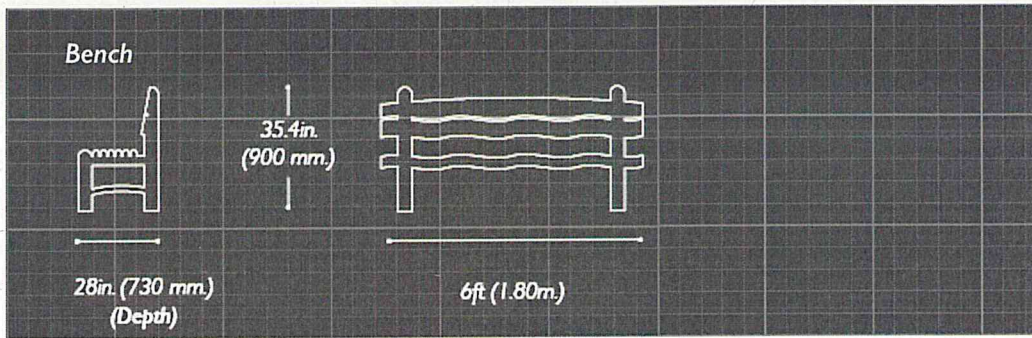

SUPPLIED AS A 6FT MEMORIAL BENCH

6' MEMORIAL BENCH (1.8m)

£1326

Please note: All prices are subject to VAT.

Other sizes in this range

GARDEN CHAIR

£634

7' 2" MEMORIAL BENCH (2.2m)

£1362

6' GARDEN DINING TABLE (1.8m)

£1310

7' 2" GARDEN DINING TABLE (2.2m)

£1348

EXTRA FOR EXTENDED LEGS

£72

CONTACT US

Woodcraft UK, Unit H4, Rotterdam Park, Sutton Fields, Hull, East Yorkshire,
England. HU7 0AN

Telephone: ++ 44 (0) 1482 887921